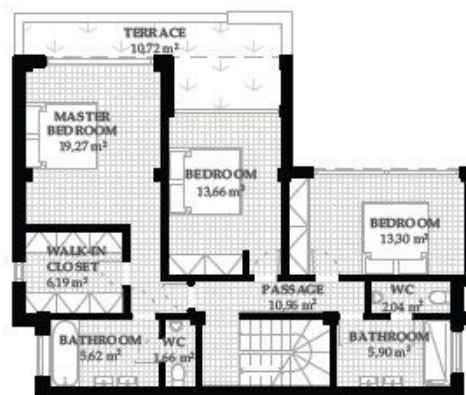

TOTAL HOUSE AREA:

355,51 m²

PLOT AREA: A3.....335 m² | A4.....306 m²

ACCESS FLOOR

LIVING ROOM	56,50
BEDROOM	9,50
ENTRANCE HALL	7,24
WC	2,41
GARAGE	32,38
TERRACE	35,14
TOTAL	143,17

HIGHER FLOOR

MASTER BEDROOM	17,32
TERRACE	20,38
WALK-IN CLOSET	4,54
BATHROOM	5,54
WC	1,70
BEDROOM	19,31
BEDROOM	16,02
PASSAGE	6,10
BATHROOM	6,12
WC	2,00
TERRACE	27,97
TOTAL	120,00

ROOF

SWIMMING POOL	10,03
GREEN ROOF	58,67
SOLAR PANELS	22,88
TOTAL	91,58

TOTAL HOUSE AREA:

354,75 m²

VILLA A3-A4

PLANS

ACCESS FLOOR

LIVING ROOM	57,18
BEDROOM	9,52
ENTRANCE HALL	7,24
WC	2,41
GARAGE	32,63
TERRACE	37,94
PANTRY	2,96
TOTAL	149,88

LOWER FLOOR

MASTER BEDROOM	19,27
TERRACE	10,72
WALK-IN CLOSET	6,19
BATHROOM	5,62
WC	1,66
BEDROOM	13,66
BEDROOM	13,30
PASSAGE	10,96
BATHROOM	5,90
WC	2,04
TOTAL	89,32

ROOF

SWIMMING POOL	12,09
GREEN ROOF	105,07
SOLAR PANELS	33,40
TOTAL	150,74

TOTAL HOUSE AREA:

389,94 m²

PLOT AREA: C1.....588 m² | C2.....561 m² | C3.....585 m² | C4.....541 m² | C5.....468 m² | C6.....378 m²

ACCESS FLOOR

LIVING ROOM	56,81
BEDROOM	9,62
ENTRANCE HALL	7,24
WC	2,41
GARAGE	31,94
TERRACE	35,14
TOTAL	143,16