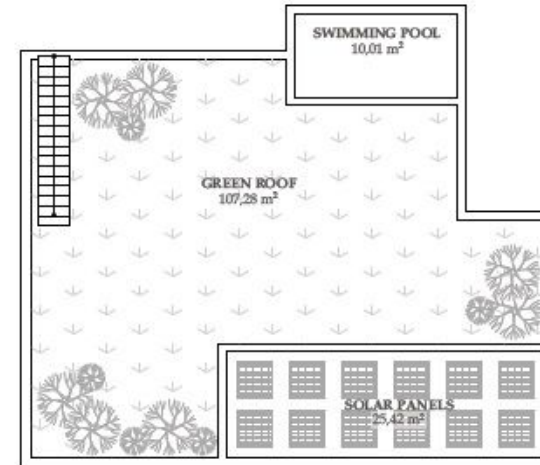

PLOT AREA: C1.....588 m² | C2.....561 m² | C3.....585 m² | C4.....541 m² | C5.....468 m² | C6.....378 m²

ACCESS FLOOR

LIVING ROOM	56,81
BEDROOM	9,62
ENTRANCE HALL	7,24
WC	2,41
GARAGE	31,94
TERRACE	35,14
TOTAL	143,16

LOWER FLOOR

MASTER BEDROOM	17,99
TERRACE	10,42
WALK-IN CLOSET	5,48
BATHROOM	5,62
WC	1,66
BEDROOM	13,66
BEDROOM	15,43
PASSAGE	10,97
BATHROOM	5,89
WC	2,03
TOTAL	89,15

ROOF

SWIMMING POOL	10,01
GREEN ROOF	107,28
SOLAR PANELS	25,42
TOTAL	142,71

TOTAL HOUSE AREA:

375,02 m²

VILLA C1-C6

PLANS