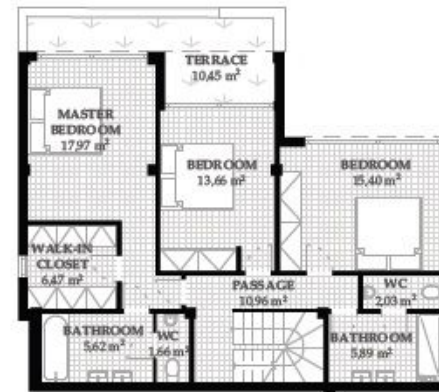

PLOT SIZE

A1	335 m ²
A2	295 m ²
A3	335 m ²
A4	306 m ²
B1	630 m ²
B2	409 m ²
B3	442 m ²
B4	584 m ²
C1	588 m ²
C2	561 m ²
C3	585 m ²
C4	541 m ²
C5	468 m ²
C6	378 m ²

ACCESS FLOOR

LIVING ROOM	56,50
BEDROOM	9,50
ENTRANCE HALL	7,24
WC	2,41
GARAGE	32,38
TERRACE	35,14
TOTAL	143,17

LOWER FLOOR

MASTER BEDROOM	17,97
TERRACE	10,45
WALK-IN CLOSET	6,47
BATHROOM	5,62
WC	1,66
BEDROOM	13,66
BEDROOM	15,40
PASSAGE	10,96
BATHROOM	5,89
WC	2,03
TOTAL	90,11

ROOF

SWIMMING POOL	10,58
GREEN ROOF	82,72
SOLAR PANELS	28,93
TOTAL	122,23

TOTAL HOUSE AREA:

355,51 m²

PLOT AREA: A3.....335 m² | A4.....306 m²

ACCESS FLOOR

LIVING ROOM	56,50
BEDROOM	9,50
ENTRANCE HALL	7,24
WC	2,41
GARAGE	32,38
TERRACE	35,14
TOTAL	143,17

HIGHER FLOOR

MASTER BEDROOM	17,32
TERRACE	20,38
WALK-IN CLOSET	4,54
BATHROOM	5,54
WC	1,70
BEDROOM	19,31
BEDROOM	16,02
PASSAGE	6,10
BATHROOM	6,12
WC	2,00
TERRACE	27,97
TOTAL	120,00