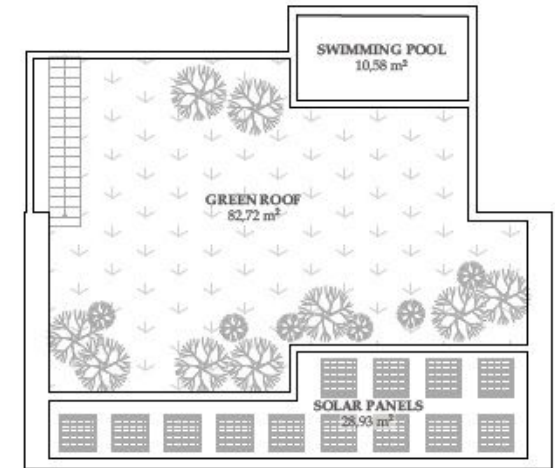

PLOT SIZE

A1	335 m ²
A2	295 m ²
A3	335 m ²
A4	306 m ²
B1	630 m ²
B2	409 m ²
B3	442 m ²
B4	584 m ²
C1	588 m ²
C2	561 m ²
C3	585 m ²
C4	541 m ²
C5	468 m ²
C6	378 m ²

ACCESS FLOOR

LIVING ROOM	56,50
BEDROOM	9,50
ENTRANCE HALL	7,24
WC	2,41
GARAGE	32,38
TERRACE	35,14
TOTAL	143,17

LOWER FLOOR

MASTER BEDROOM	17,97
TERRACE	10,45
WALK-IN CLOSET	6,47
BATHROOM	5,62
WC	1,66
BEDROOM	13,66
BEDROOM	15,40
PASSAGE	10,96
BATHROOM	5,89
WC	2,03
TOTAL	90,11

ROOF

SWIMMING POOL	10,58
GREEN ROOF	82,72
SOLAR PANELS	28,93
TOTAL	122,23

ROOF

SWIMMING POOL	10,03
GREEN ROOF	58,67
SOLAR PANELS	22,88
TOTAL	91,58

TOTAL HOUSE AREA:

354,75 m²

VILLA A3-A4

PLANS

ACCESS FLOOR

LIVING ROOM	57,18
BEDROOM	9,52
ENTRANCE HALL	7,24
WC	2,41
GARAGE	32,63
TERRACE	37,94
PANTRY	2,96
TOTAL	149,88

TOTAL HOUSE AREA:

375,02 m²

VILLA C1-C6

PLANS