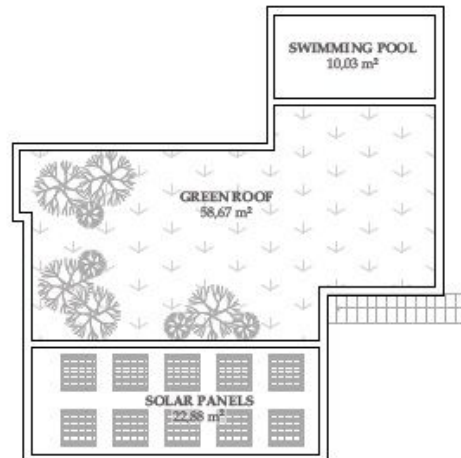

PLOT SIZE

A1	335 m ²
A2	295 m ²
A3	335 m ²
A4	306 m ²
B1	630 m ²
B2	409 m ²
B3	442 m ²
B4	584 m ²
C1	588 m ²
C2	561 m ²
C3	585 m ²
C4	541 m ²
C5	468 m ²
C6	378 m ²

ACCESS FLOOR

LIVING ROOM	56,50
BEDROOM	9,50
ENTRANCE HALL	7,24
WC	2,41
GARAGE	32,38
TERRACE	35,14
TOTAL	143,17

LOWER FLOOR

MASTER BEDROOM	17,97
TERRACE	10,45
WALK-IN CLOSET	6,47
BATHROOM	5,62
WC	1,66
BEDROOM	13,66
BEDROOM	15,40
PASSAGE	10,96
BATHROOM	5,89
WC	2,03
TOTAL	90,11

ROOF

SWIMMING POOL	10,58
GREEN ROOF	82,72
SOLAR PANELS	28,93
TOTAL	122,23

TOTAL HOUSE AREA:

355,51 m²

PLOT AREA: A3.....335 m² | A4.....306 m²

ACCESS FLOOR

LIVING ROOM	56,50
BEDROOM	9,50
ENTRANCE HALL	7,24
WC	2,41
GARAGE	32,38
TERRACE	35,14
TOTAL	143,17

HIGHER FLOOR

MASTER BEDROOM	17,32
TERRACE	20,38
WALK-IN CLOSET	4,54
BATHROOM	5,54
WC	1,70
BEDROOM	19,31
BEDROOM	16,02
PASSAGE	6,10
BATHROOM	6,12
WC	2,00
TERRACE	27,97
TOTAL	120,00

ROOF

SWIMMING POOL	10,03
GREEN ROOF	58,67
SOLAR PANELS	22,88
TOTAL	91,58

TOTAL HOUSE AREA:

354,75 m²

VILLA A3-A4

PLANS

ACCESS FLOOR

LIVING ROOM	57,18
BEDROOM	9,52
ENTRANCE HALL	7,24
WC	2,41
GARAGE	32,63
TERRACE	37,94
PANTRY	2,96
TOTAL	149,88