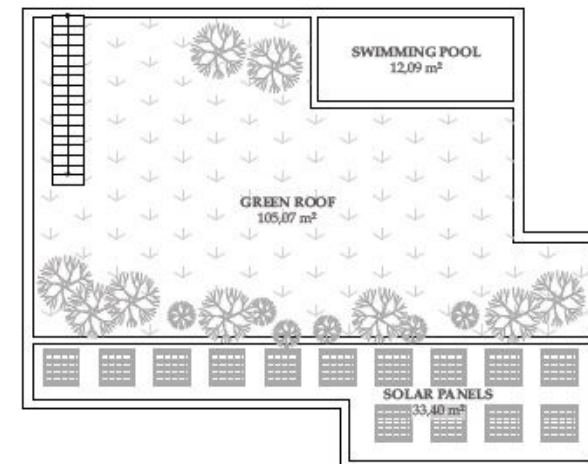

ROOF

SWIMMING POOL	10,03
GREEN ROOF	58,67
SOLAR PANELS	22,88
TOTAL	91,58

TOTAL HOUSE AREA:

354,75 m²

VILLA A3-A4

PLANS

ACCESS FLOOR

LIVING ROOM	57,18
BEDROOM	9,52
ENTRANCE HALL	7,24
WC	2,41
GARAGE	32,63
TERRACE	37,94
PANTRY	2,96
TOTAL	149,88

LOWER FLOOR

MASTER BEDROOM	19,27
TERRACE	10,72
WALK-IN CLOSET	6,19
BATHROOM	5,62
WC	1,66
BEDROOM	13,66
BEDROOM	13,30
PASSAGE	10,96
BATHROOM	5,90
WC	2,04
TOTAL	89,32

ROOF

SWIMMING POOL	12,09
GREEN ROOF	105,07
SOLAR PANELS	33,40
TOTAL	150,74

TOTAL HOUSE AREA:

389,94 m²

PLOT AREA: C1.....588 m² | C2.....561 m² | C3.....585 m² | C4.....541 m² | C5.....468 m² | C6.....378 m²

ACCESS FLOOR

LIVING ROOM	56,81
BEDROOM	9,62
ENTRANCE HALL	7,24
WC	2,41
GARAGE	31,94
TERRACE	35,14
TOTAL	143,16

TOTAL HOUSE AREA:

375,02 m²

VILLA C1-C6

PLANS