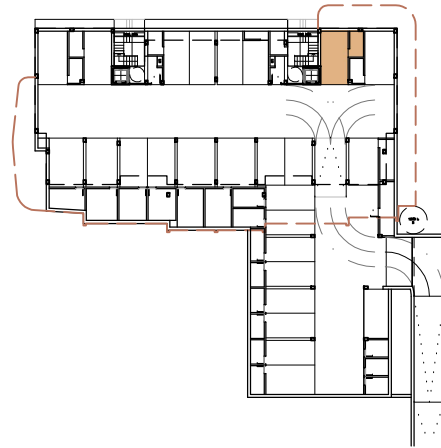

VIVALIFE RESIDENTIAL BY MIRA

APARTMENT 15

GROUND FLOOR

HOUSING AREA 94.07 m²

TERRACE AREA 80.74 m²

0 0,5 1 2 3
ESCALA GRÁFICA