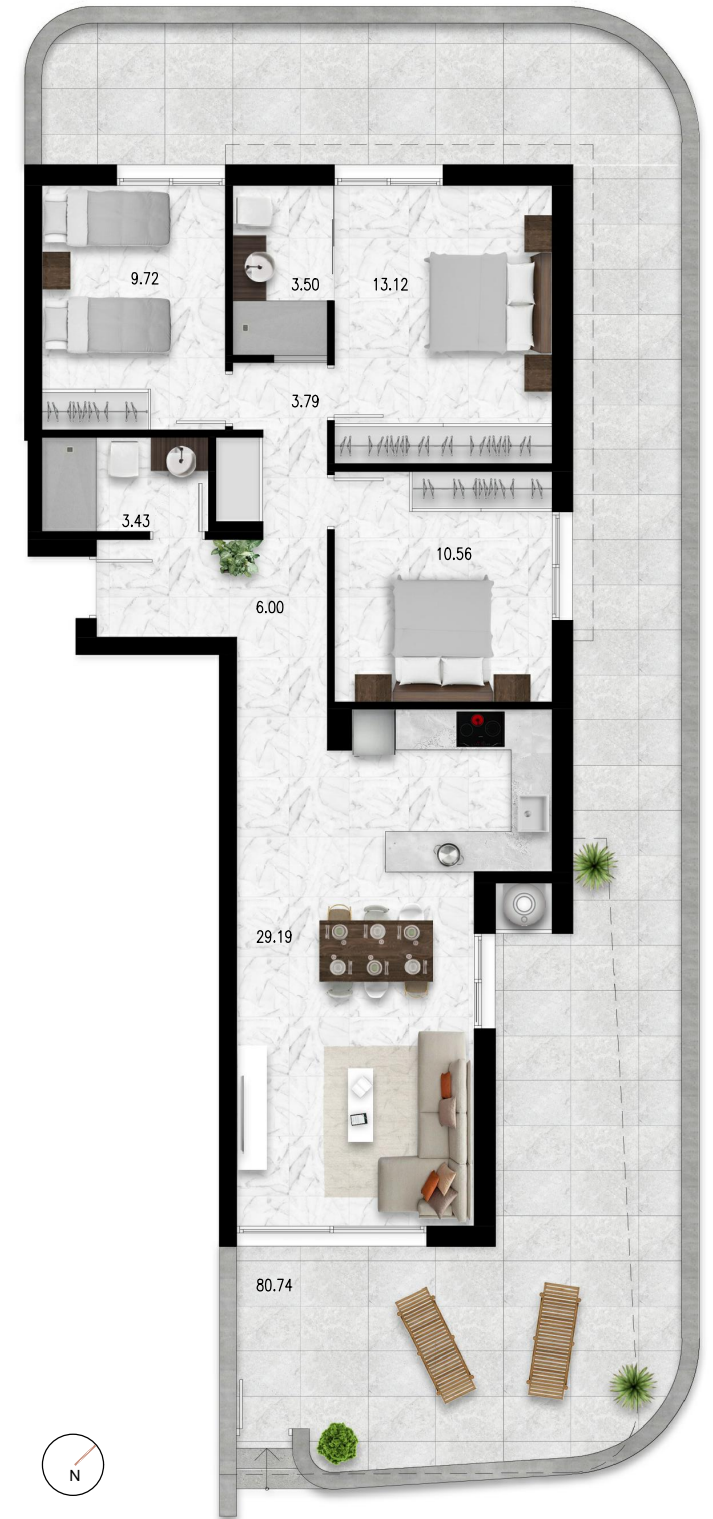

VIVALIFE RESIDENTIAL BY MIRA

APARTMENT 15

GROUND FLOOR

HOUSING AREA 94.07 m²

TERRACE AREA 80.74 m²

0 0,5 1 2 3
ESCALA GRÁFICA